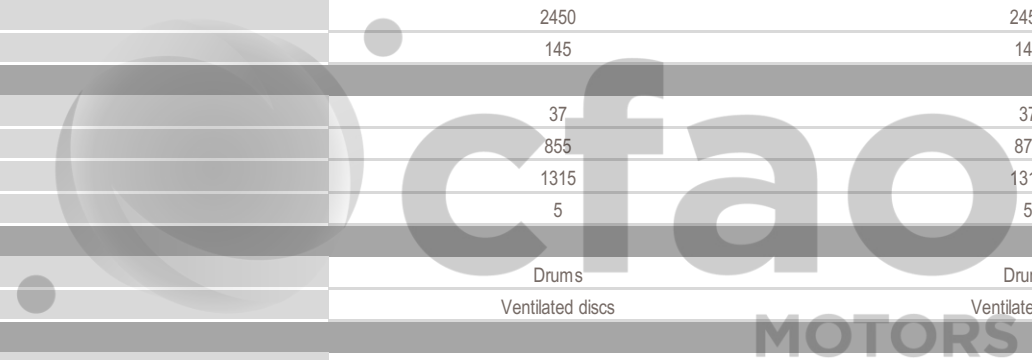

TECHNICAL CHARACTERISTICS	GL-A - Manual Gearbox	GL - Automatic Gearbox
<b>ENGINE</b>		
Number of cylinders	4	4
Engine Type	Cylinder in line	Cylinder in line
Valves/cylinder	4	4
Fuel type	Petrol	Petrol
Displacement (cc)	1197	1197
Max power HP/rpm	83 / 6000	83 / 6000
Max torque Nm	113 / 4200	113 / 4200
Fuel System	multipoint injection	multipoint injection
<b>TRANSMISSION</b>		
Gearbox	Manual	Automatic
<b>BODY</b>		
Body style	Compacts	Compacts
Number of doors	5 doors	5 doors
<b>DIMENSIONS</b>		
Dimensions (Lxwxh) in mm	3840*1735*1530	3840*1735*1530
Wheelbase (mm)	2450	2450
Ground clearance (mm)	145	145
<b>WEIGHT/CAPACITIES</b>		
Fuel tank capacity (L)	37	37
Curb weight (kg)	855	875
Gross vehicle weight (kg)	1315	1315
Number of seats	5	5
<b>BRAKES</b>		
Rear brake	Drums	Drums
Front brake	Ventilated discs	Ventilated discs
<b>SUSPENSIONS</b>		
Rear suspension	Torsion bar	Torsion bar
Front suspension	Coil type	Coil type
<b>TYRES</b>		
Tyre dimension	165/80R14	185/65R15
<b>EXTERIOR</b>		
Wheels	Steel with hubcap	Aluminium
Door mirrors	Body colour	Body colour
Adjustable side mirrors	Electric	Electric
Folding side mirrors	Manual	Manual
Bumper - Front&Rear	Body colour	Body colour
<b>INTERIOR &amp; COMFORT</b>		
Central door locking	Yes	Yes