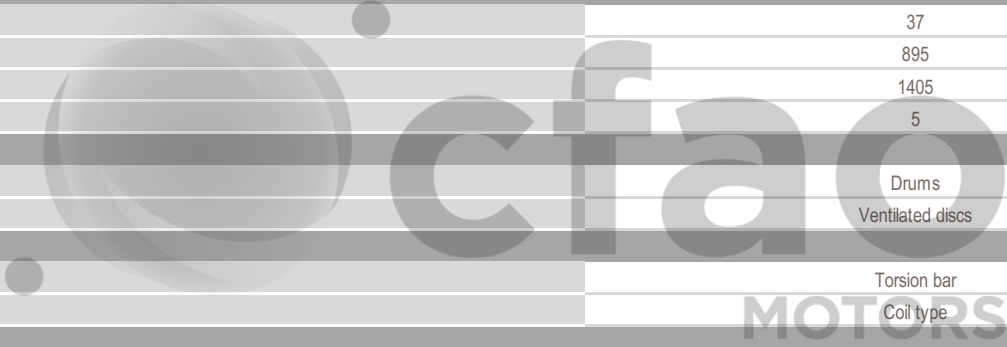

TECHNICAL CHARACTERISTICS	GL - Manual Gearbox
<b>ENGINE</b>	
Number of cylinders	4
Valves/cylinder	4
Fuel type	Petrol
Displacement (cc)	1373
Max power HP/rpm	92 / 6000
Max torque Nm	130 / 4200
Fuel System	multipoint injection
<b>TRANSMISSION</b>	
Gearbox	Manual
<b>BODY</b>	
Body style	Compacts
Number of doors	5 doors
<b>DIMENSIONS</b>	
Dimensions (Lxwxh) in mm	3995*1745*1470
Wheelbase (mm)	2520
Ground clearance (mm)	140
<b>WEIGHT/CAPACITIES</b>	
Fuel tank capacity (L)	37
Curb weight (kg)	895
Gross vehicle weight (kg)	1405
Number of seats	5
<b>BRAKES</b>	
Rear brake	Drums
Front brake	Ventilated discs
<b>SUSPENSIONS</b>	
Rear suspension	Torsion bar
Front suspension	Coil type
<b>TYRES</b>	
Tyre dimension	175/65R15
<b>EXTERIOR</b>	
Wheels	Aluminium
Door mirrors	Body colour
Adjustable side mirrors	Electric
Folding side mirrors	Manual
Bumper - Front&Rear	Body colour
<b>INTERIOR &amp; COMFORT</b>	
Steering wheel	Urethane
Plug 12V	1
Upholstery	Fabric

# BALENO

Power steering	✓
Central door locking	Yes
Tinted windows	✓
Radio	Radio CD / MP3
Connections	USB Aux Bluetooth
Steering wheel audio control	✓
Loud speakers	4
Air conditioning	Manual
Power windows	Front Rear
<b>PASSIVE SAFETY</b>	<b>GL - Manual Gearbox</b>
Airbags	Driver Passenger
Anti-theft alarm	✓
Seatbelts - Front	2 x 3 point
Headrests	Front Rear
Spare wheel	Steel
<b>ACTIVE SAFETY</b>	<b>GL - Manual Gearbox</b>
Headlamps	Halogene
ABS	✓